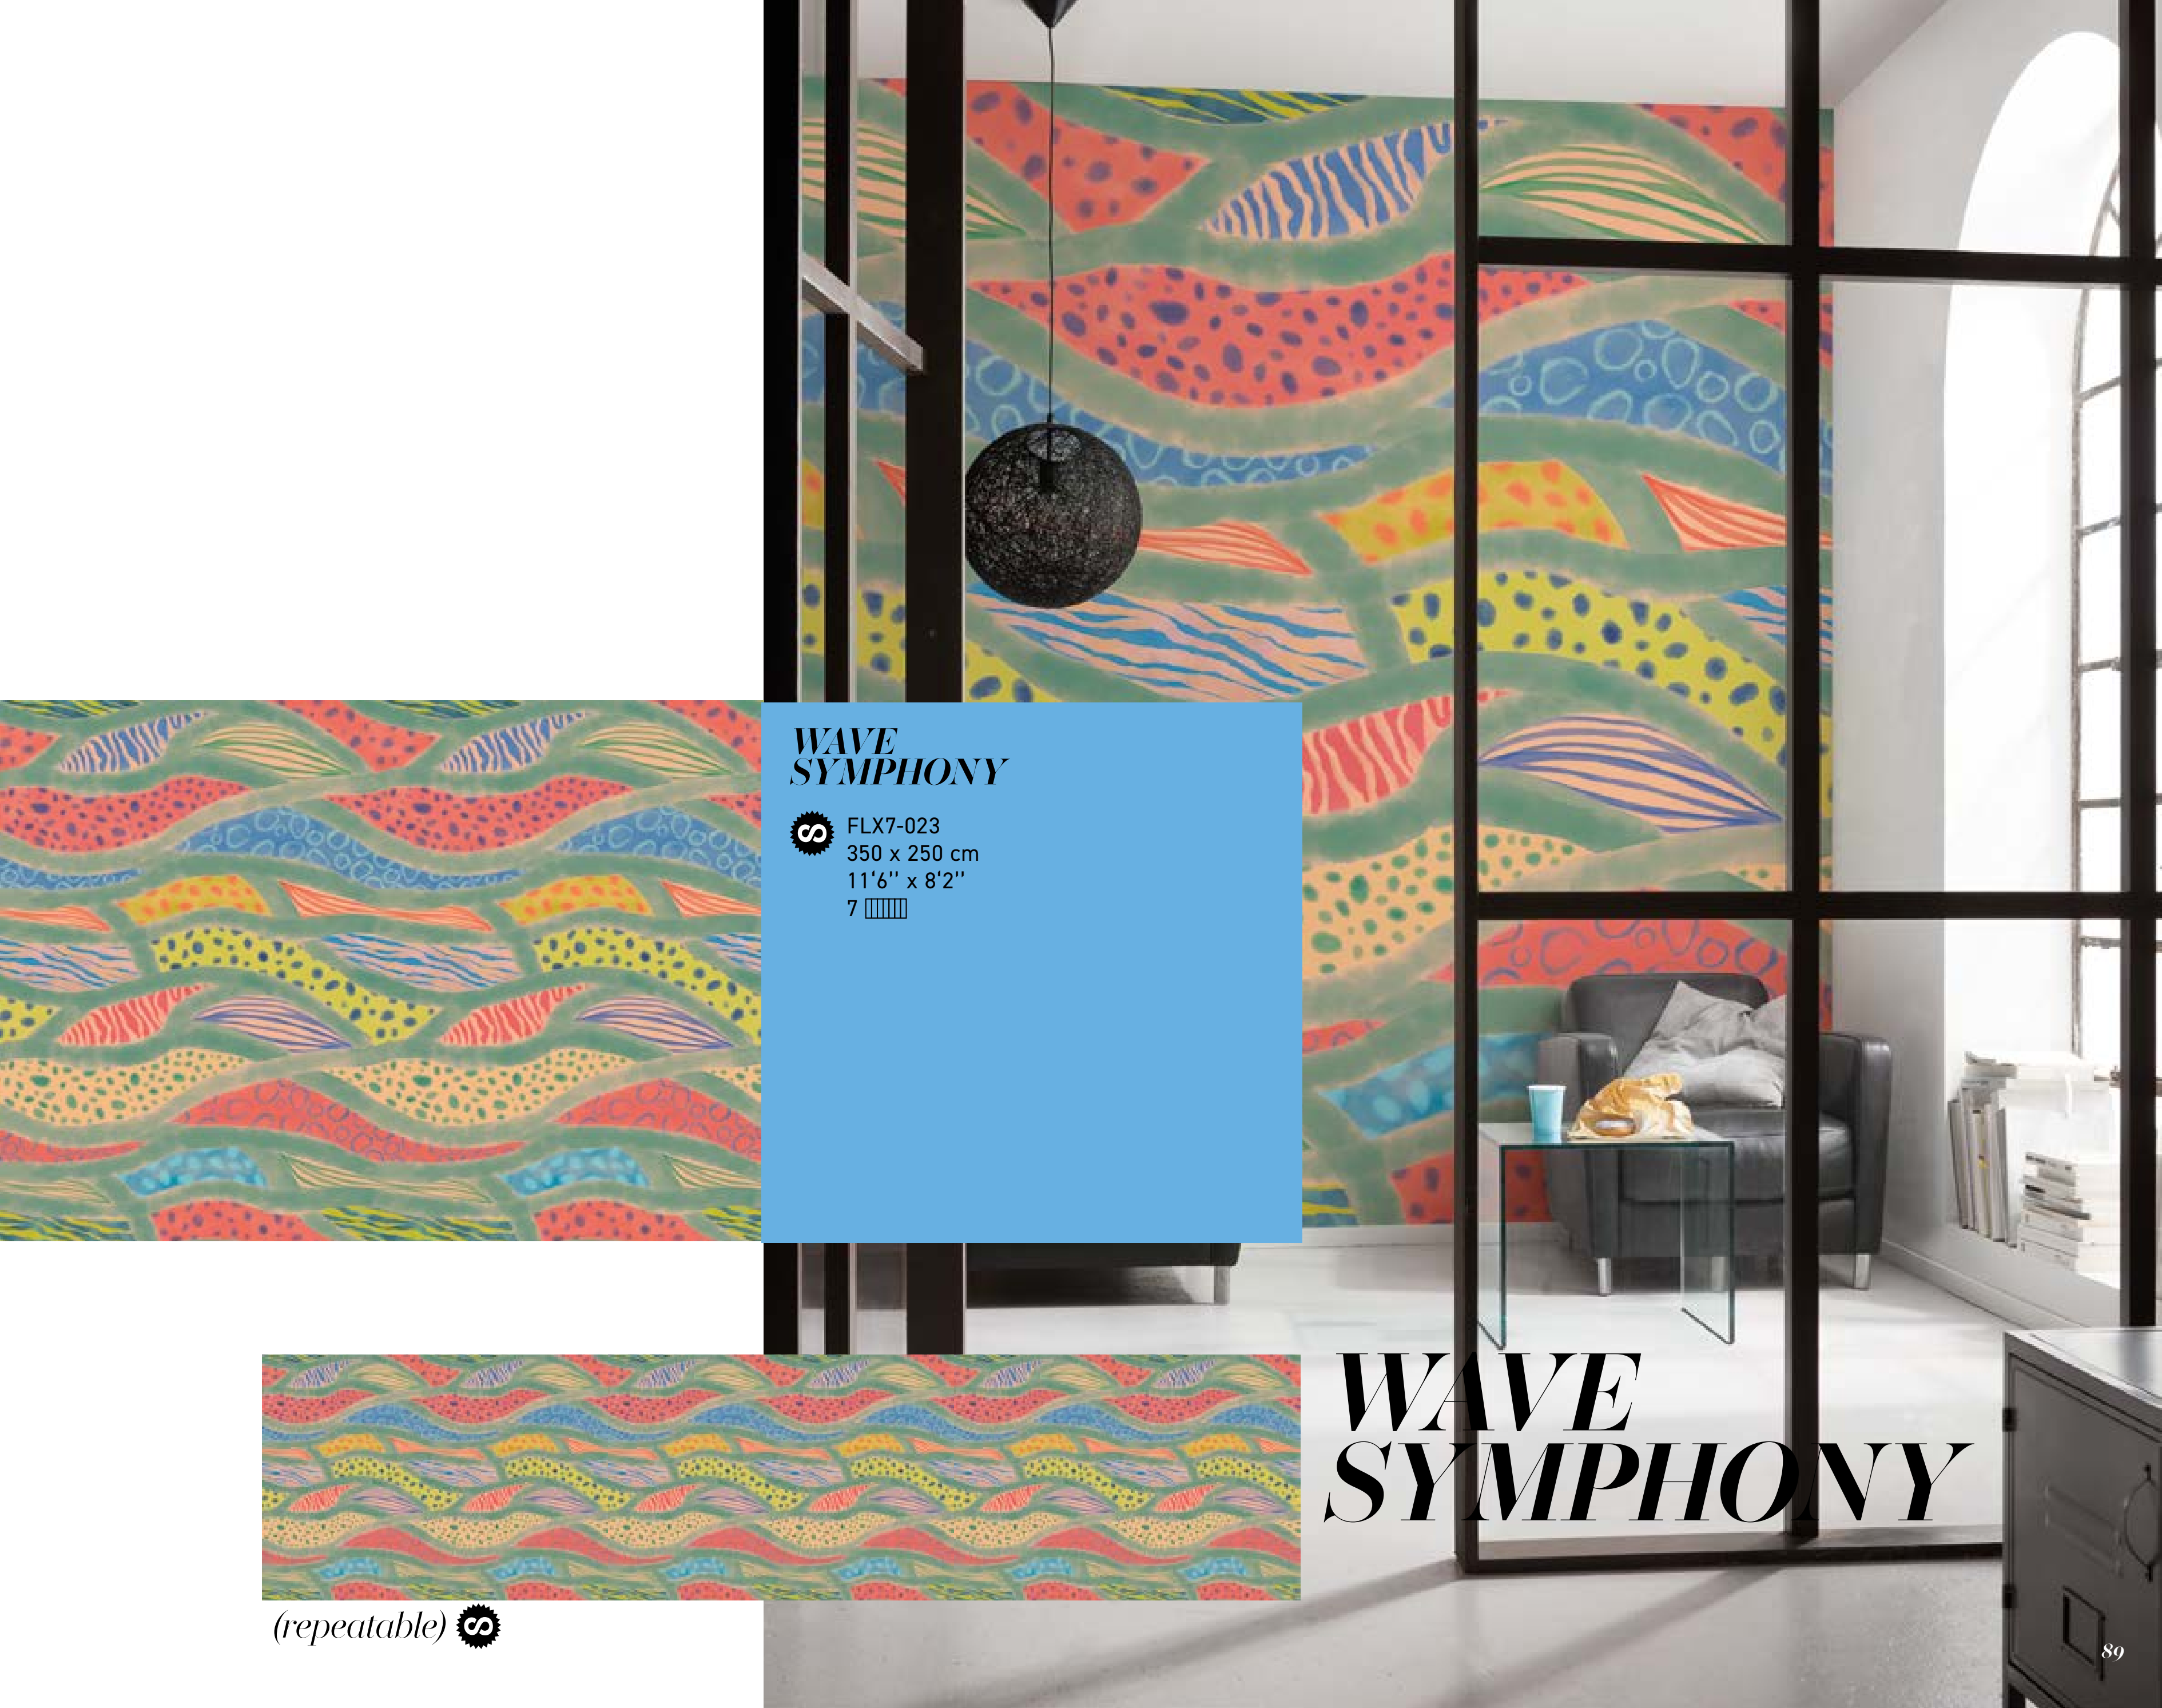

Les contrastes de couleurs vives et les motifs audacieux apportent une énergie rebelle et une expressivité bruyante à la maison.

POP

The image displays a vibrant tropical wallpaper pattern. It features large, stylized palm fronds in shades of orange, red, and teal against a light beige background. The pattern is dense and layered, creating a sense of depth and lushness. The fronds are depicted with fine details, including the central rachis and the individual leaflets.

**TROPICAL
TRIP**

FLX6-038
300 x 250 cm
9'10" x 8'2"
6 

FLAIR

*TROPICAL
TRIP*

FUNKY JUNGLE

FLX5-049
250 x 250 cm
8'2" x 8'2"
5    

FLA!R

**WAVE
SYMPHONY**

 FLX7-023
350 x 250 cm
11'6" x 8'2"
7 

(repeatable) 

**WAVE
SYMPHONY**

HAPPY CORALS

FLX7-030
350 x 250 cm
11'6" x 8'2"
7

FLA!R

COLOUR FUSION

FLX5-051
250 x 250 cm
8'2" x 8'2"
5 