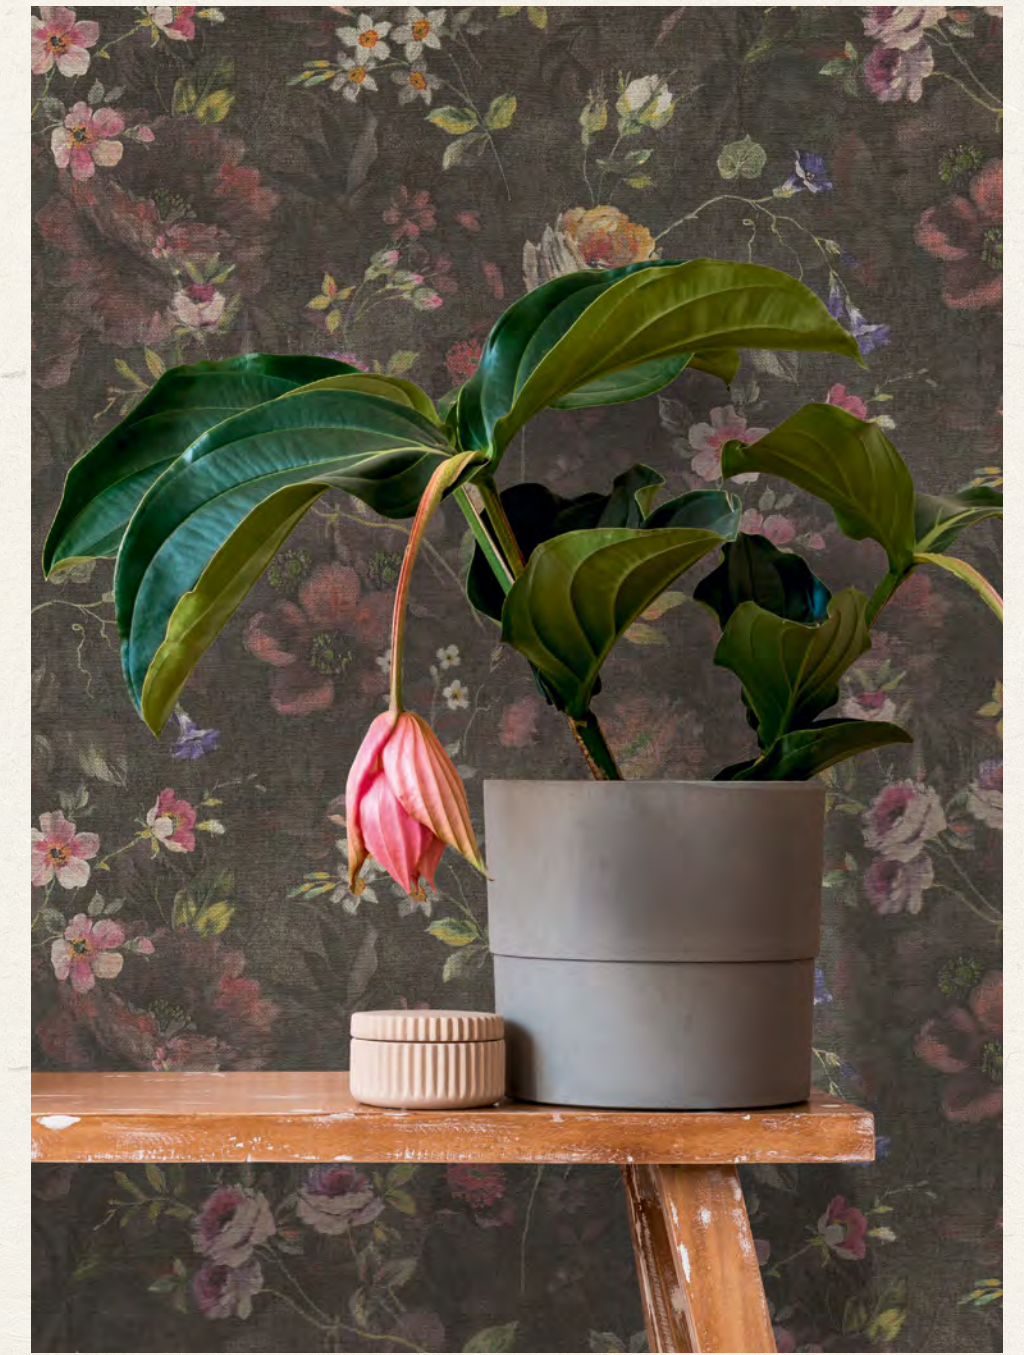

The wallpapers in the "natural living" collection are completely PVC-free. The specially developed coating dispenses with plasticisers (phthalate-free) and solvents during production.